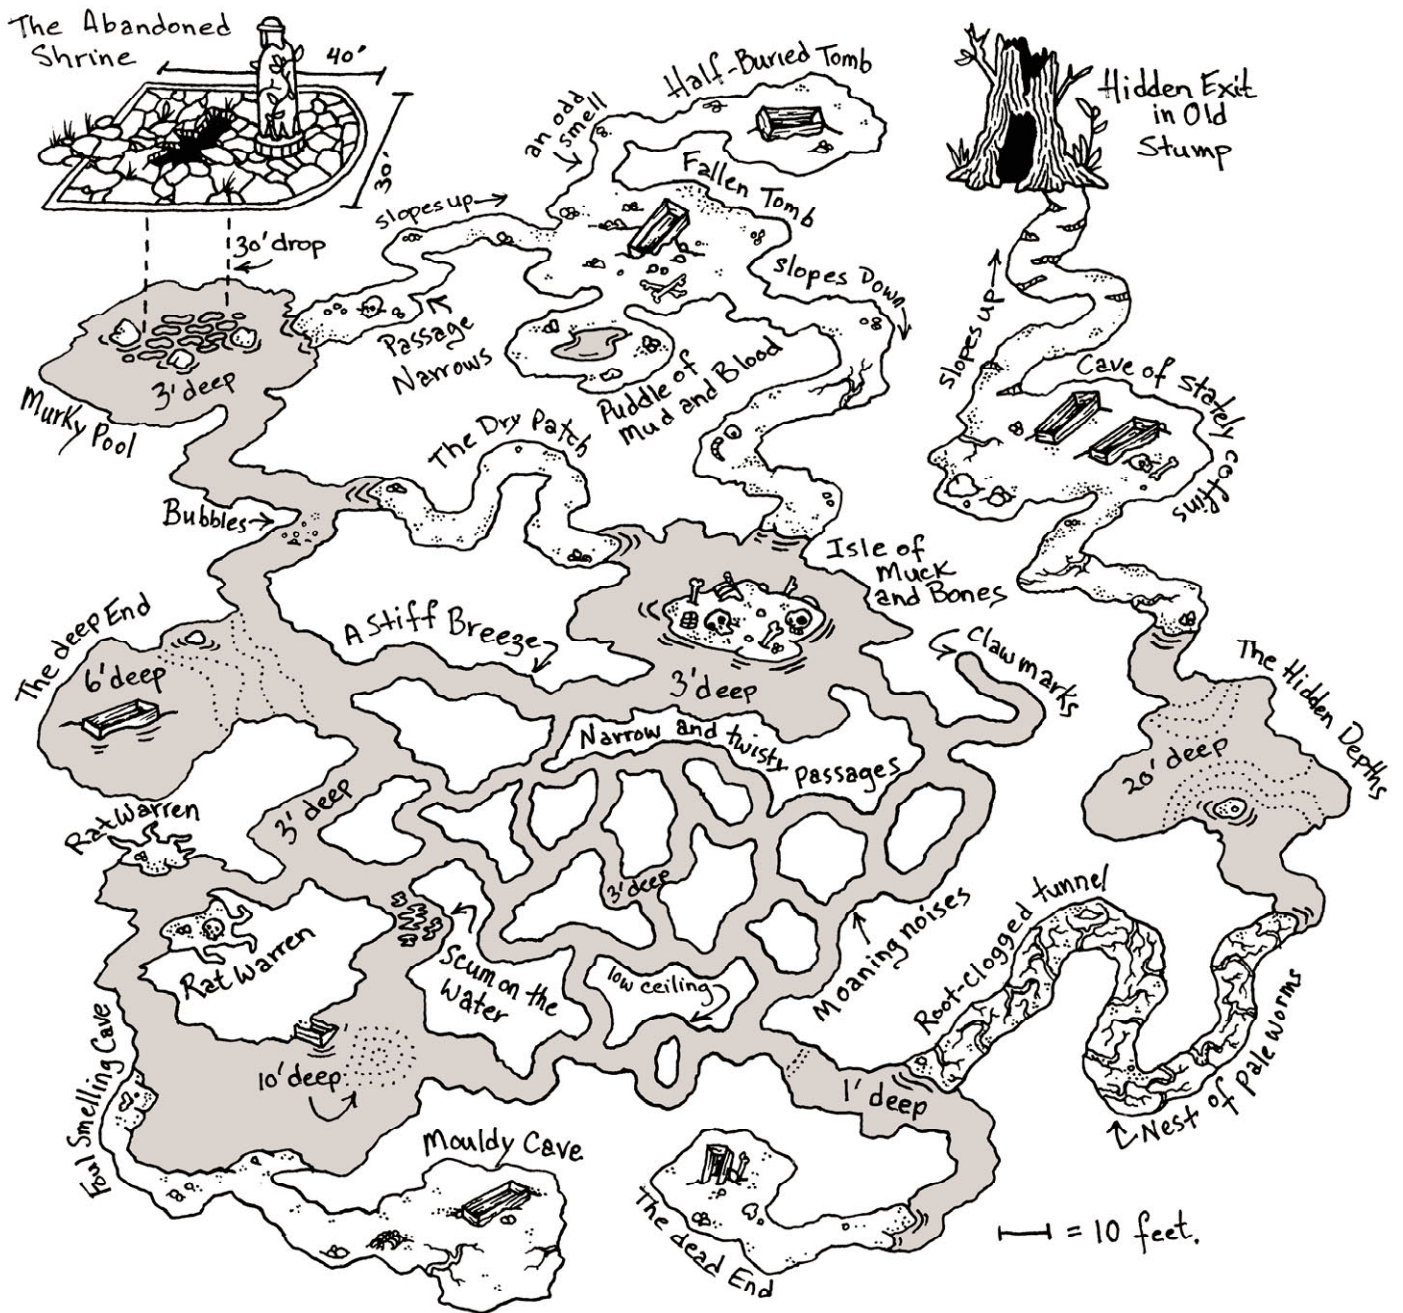

# THE FOETID PIT BENEATH THE ABDANDONED SHRINE

A FOUL MIASMA SPILLS FROM A GAPING HOLE IN THE MIDDLE OF AN ANCIENT SHRINE. BENEATH THESE ABANDONED RUINS LIES A FOETID PIT OF NOXIOUS MUD, DANK CAVERNS, PALE, CLUTCHING ROOTS, AND ... THE UNDEAD!

UNDEAD CREATURES LURK THROUGHOUT THE CAVERNS BENEATH THE SHRINE. ANY WHO DARE TO VENTURE HERE WILL BE ATTACKED MERCILESSLY BY THE WALKING DEAD WHICH LIE IN WAIT BENEATH THE STAGNANT WATERS, IN ROTTING COFFINS AND HALF-BUIRED IN THE MUD-DY WALLS. GREAT RICHES ALSO AWAIT THOSE BRAVE AND STRONG ENOUGH TO DEFEAT THE EVIL THAT DWELLS HERE, FOR WITHIN THIS PIT ARE A BRACE OF NOBLE TOMBS. IN THOSE STately COFFINS ARE TREASURES THAT WERE VALUED IN LIFE, AND STILL GUARDED JEALOUSLY IN DEATH.